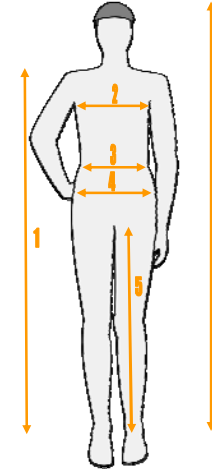

Everdry4 man & lady size chart

unit: cm & kg

Everdry 4 man		S	M	MR	L	LR	XL	XLR	2XL	3XL
1	Suit length	119	125	127	132	133	138	139	144	150
2	Chest	98	101	104	104	107	107	110	110	113
3	Waist	84	87	91	91	94	94	98	98	101
4	Hips	98	100	102	102	104	104	106	106	108
	Torso length	73	77	77	80	80	84	84	87	91
5	Inseam	59	62	62	64	64	67	67	70	72
	Arm length	68	71	72	75	75	78	79	82	85
	Wrist cuff	14	14	15	15	16	16	17	17	17
	Ankle cuff	35	36	39	37	40	38	41	39	39
	Sock size	S	M	M	L	L	XL	XL	2XL	2XL
	Sole length for sock	25	26	26	28	28	28	28	28	28
	Hood size	S	M	M	L	L	XL	XL	XL	XL
	Head circumference	41	41	41	42	42	42	42	42	42
6	Height	170-175	175-180	175-180	180-185	180-185	185-190	180-190	190-195	195-200
	Weight (kg)	59-68	68-77	77-86	77-86	86-95	86-95	95-100	95-100	100-105

Tolerance is +/-2cm for measures 1 to 5

Everdry 4 lady		2XS	XS	S	M	L	XL
1	Suit length	120	124	128	133	138	143
2	Waist	73	75	77	79	81	84
3	Hips	96	100	104	107	110	113
	Torso length	75	77	79	81	83	85
4	Inseam	50	52	54	57	60	63
	Arm length	72	73	74	76	79	81
	Wrist cuff	14	14	14	15	16	17
	Ankle cuff	37	37	38	39	39	39
	Sock size	XS	XS	S	M	M	M
	Sole length for sock	24	24	25	26	26	26
	Hood size	XS	S	M	M	L	L
	Head circumference	38	39	39	39	41	41
5	Height	151-156	156-160	161-166	166-171	171-176	176-183
	Weight (kg)	40-45	45-50	50-55	55-62	62-75	75-84

Tolerance is +/-2cm for measures 1 to 4