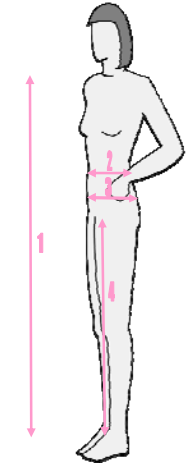

Everdry4 man & lady size chart

unit: cm & kg

Everdry 4 man		S	M	MR	L	LR	XL	XLR	2XL	3XL
1	Suit length	119	125	127	132	133	138	139	144	150
2	Chest	98	101	104	104	107	107	110	110	113
3	Waist	84	87	91	91	94	94	98	98	101
4	Hips	98	100	102	102	104	104	106	106	108
	Torso length	73	77	77	80	80	84	84	87	91
5	Inseam	59	62	62	64	64	67	67	70	72
	Arm length	68	71	72	75	75	78	79	82	85
	Wrist cuff	14	14	15	15	16	16	17	17	17
	Ankle cuff	35	36	39	37	40	38	41	39	39
	Sock size	S	M	M	L	L	XL	XL	2XL	2XL
	Sole length for sock	25	26	26	28	28	28	28	28	28
	Hood size	S	M	M	L	L	XL	XL	XL	XL
	Head circumference	41	41	41	42	42	42	42	42	42
6	Height	170-175	175-180	175-180	180-185	180-185	185-190	180-190	190-195	195-200
	Weight (kg)	59-68	68-77	77-86	77-86	86-95	86-95	95-100	95-100	100-105

Tolerance is +/-2cm for measures 1 to 5

Everdry 4 lady		2XS	XS	S	M	L	XL
1	Suit length	120	124	128	133	138	143
2	Waist	73	75	77	79	81	84
3	Hips	96	100	104	107	110	113
	Torso length	75	77	79	81	83	85
4	Inseam	50	52	54	57	60	63
	Arm length	72	73	74	76	79	81
	Wrist cuff	14	14	14	15	16	17
	Ankle cuff	37	37	38	39	39	39
	Sock size	XS	XS	S	M	M	M
	Sole length for sock	24	24	25	26	26	26
	Hood size	XS	S	M	M	L	L
	Head circumference	38	39	39	39	41	41
5	Height	151-156	156-160	161-166	166-171	171-176	176-183
	Weight (kg)	40-45	45-50	50-55	55-62	62-75	75-84

Tolerance is +/-2cm for measures 1 to 4